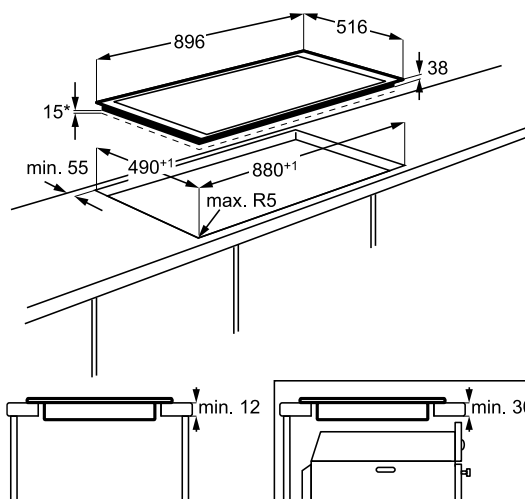

Promise XL keretes kerámia főzőlap

- 5 főzőzóna
- 90 cm széles
- **DirektTouch** csúszkás vezérlés, 14 teljesítményfokozat, piros kijelző
- 7 szegmenses kijelző
- Maradékhő-kijelzés 3 lépésben
- Egyéb funkciók: automatikus gyorsfelfűtés, gyerekzár, üzemidő-visszajelző (Count-up timer), Eco timer, funkciózár, percszámláló, kikapcsolható hangjelzés, Stop+go funkció

Méret, mag.xszél.xmély. (mm):
880x490x50